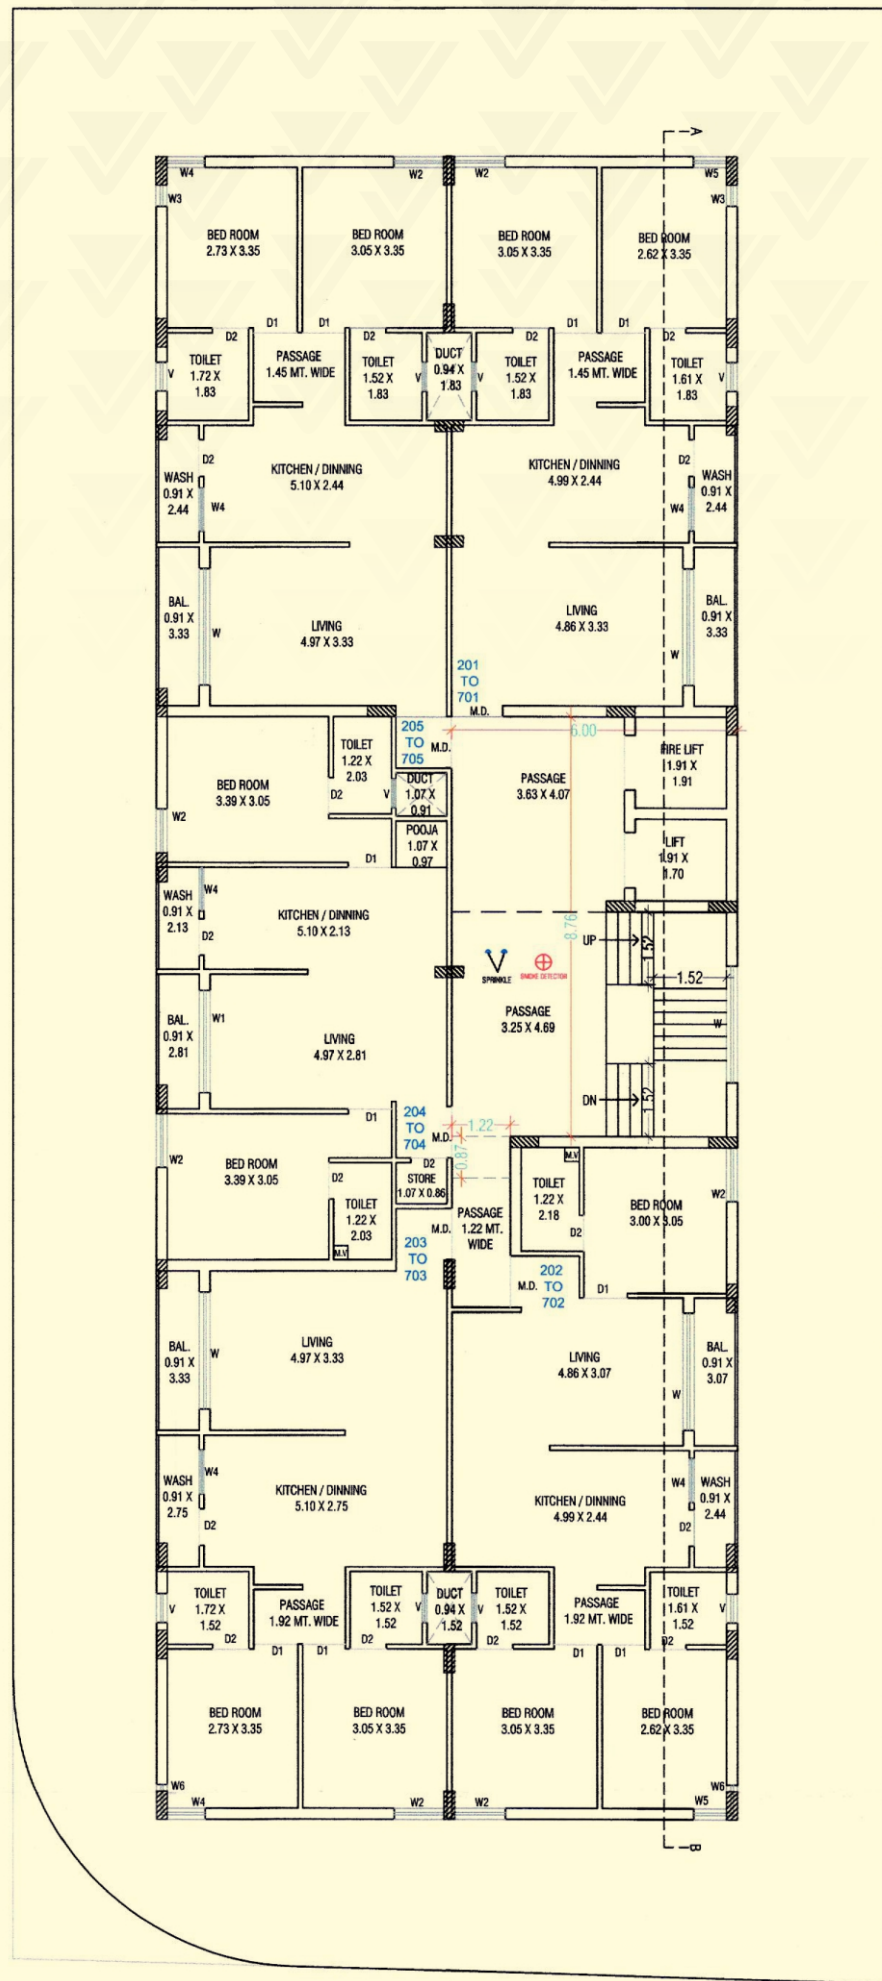

The logo features the word "VIRAL" in a bold, white, sans-serif font. A red triangle is positioned above the letter "V". Below "VIRAL", the word "Elegance" is written in a yellow, lowercase, serif font.

VIRAL
Elegance

2&3 BHK
FLATS & SHOPS

❄️ Ground Floor Plan

LAGU PLOT NO -23 TO 27/1T011

❄️ 1st Floor Plan

❁ 2nd to 7th Floor Plan

❁ General Facilities

 SOLAR ELECTRIC PANEL FOR COMMON LIGHTING