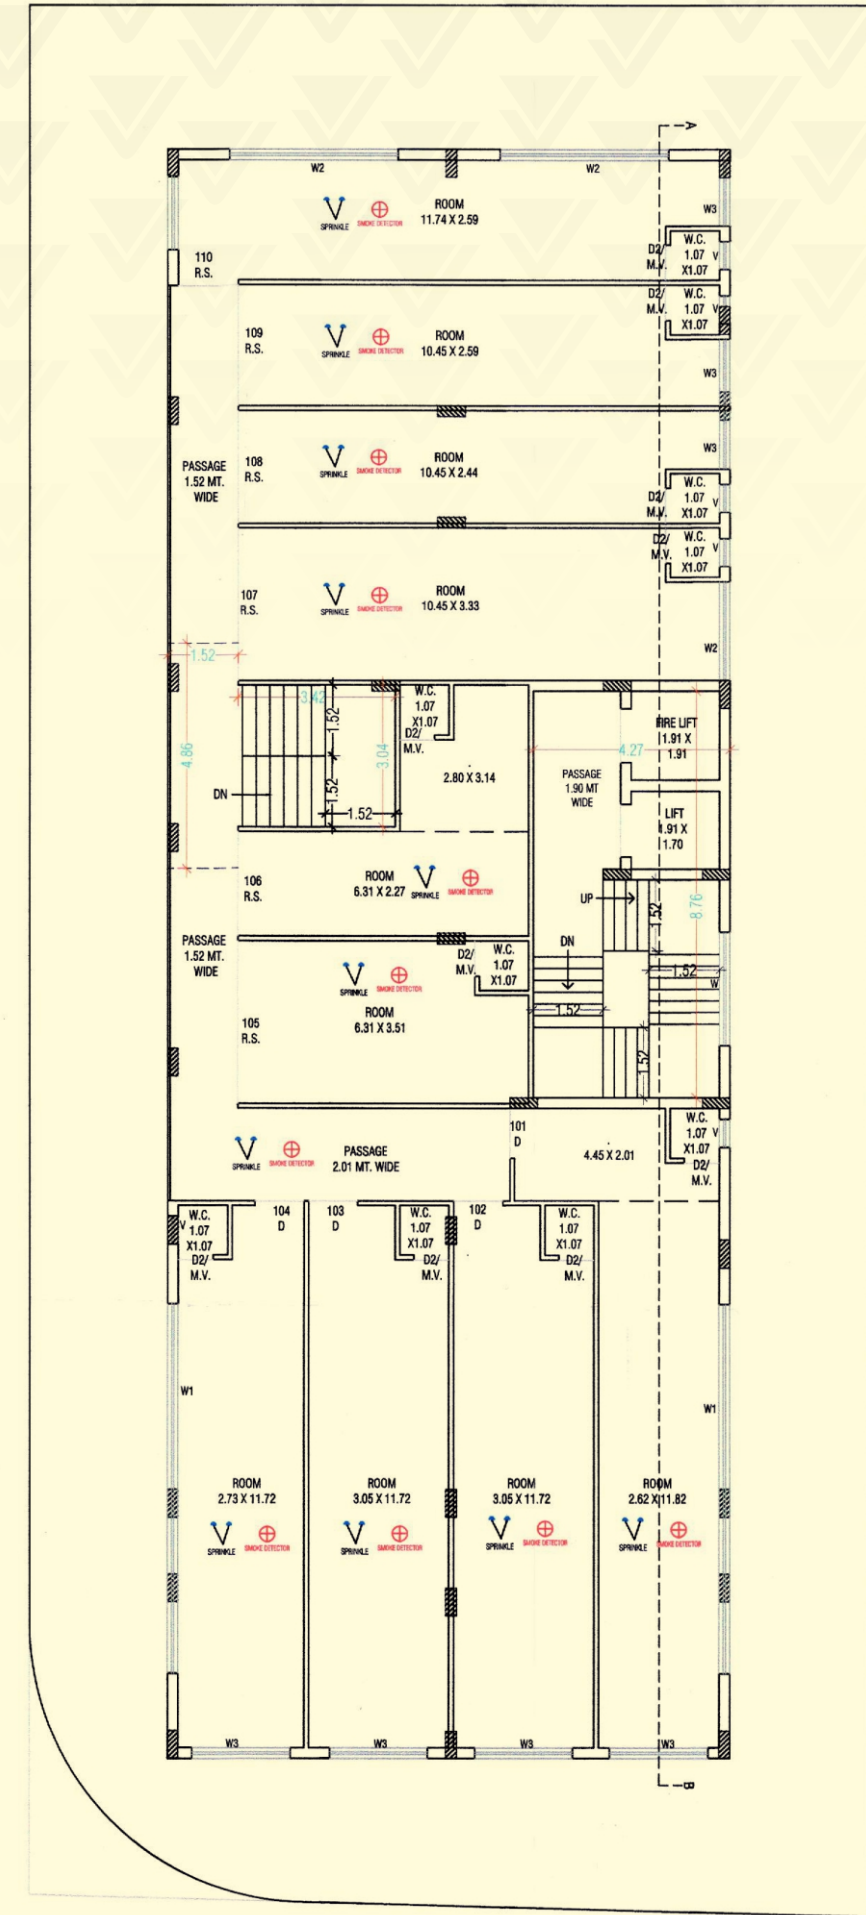

VIRAL
Elegance

2&3 BHK
FLATS & SHOPS

❄️ Ground Floor Plan

LAGU PLOT NO -23 TO 27/1T011

❄️ 1st Floor Plan

❁ 2nd to 7th Floor Plan

❁ General Facilities

 SOLAR ELECTRIC PANEL FOR COMMON LIGHTING