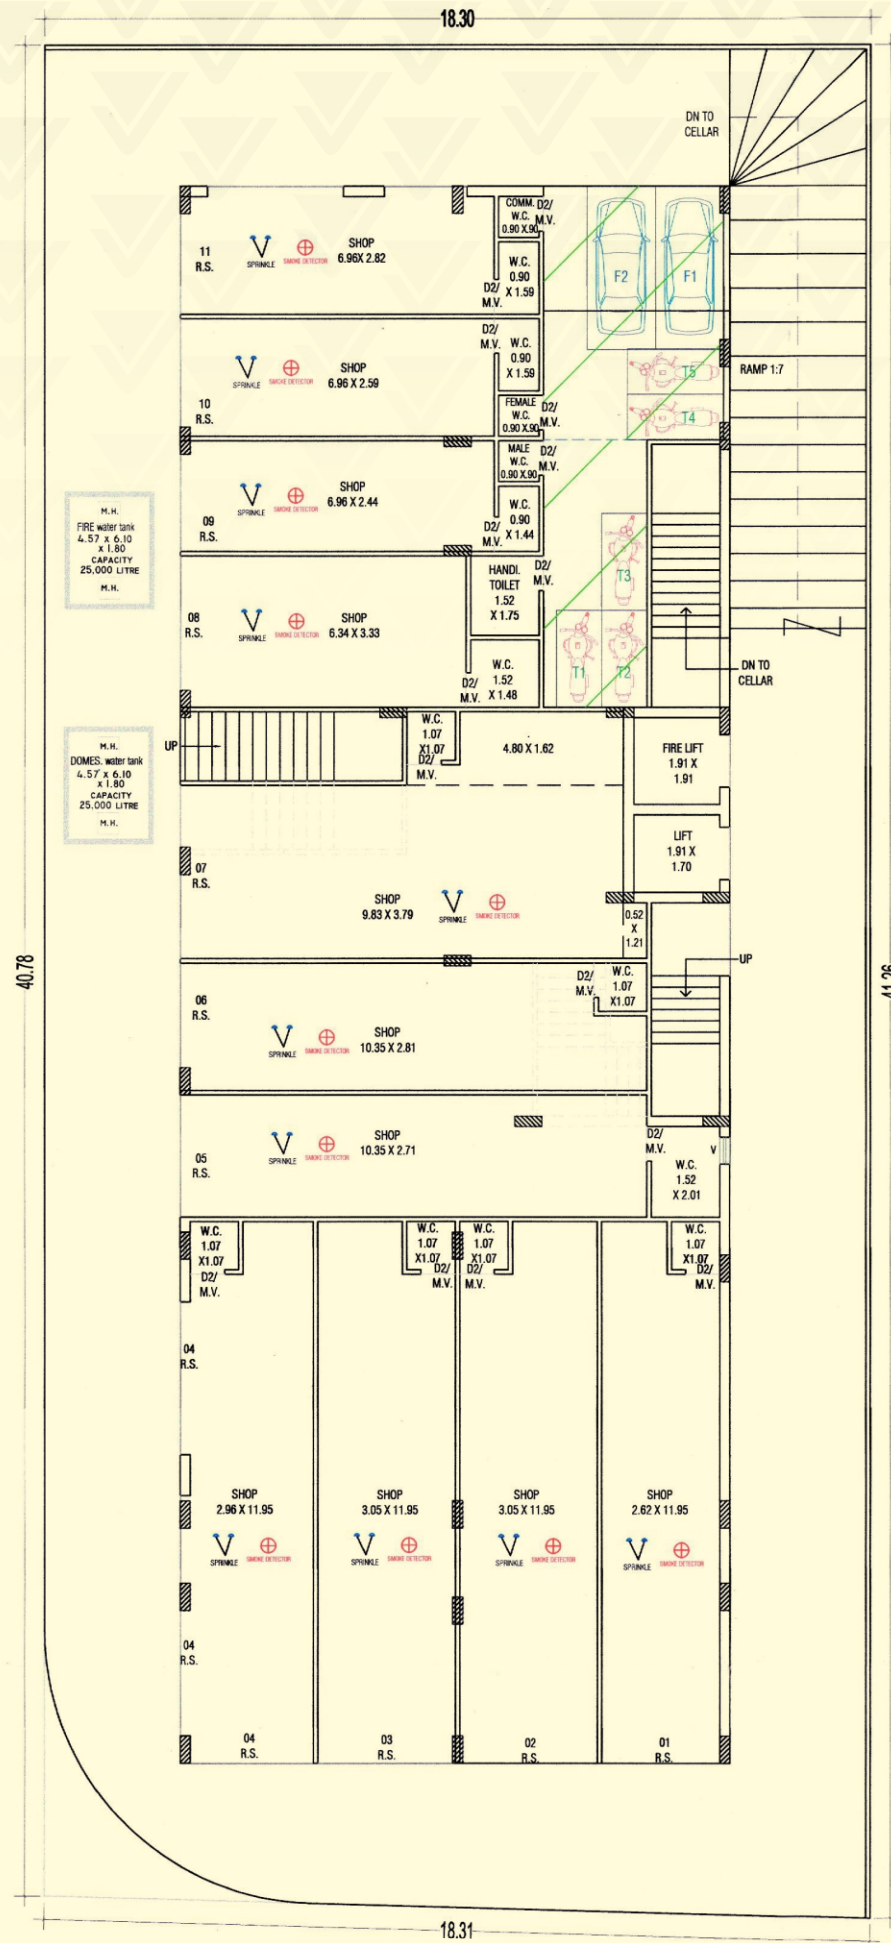

The logo features the word "VIRAL" in a bold, white, sans-serif font. A red triangle is positioned above the letter "V". Below "VIRAL", the word "Elegance" is written in a yellow, lowercase, serif font.

VIRAL
Elegance

2&3 BHK
FLATS & SHOPS

❄️ Ground Floor Plan

LAGU PLOT NO -23 TO 27/1T011

❄️ 1st Floor Plan

❁ 2nd to 7th Floor Plan

❁ General Facilities

 SOLAR ELECTRIC PANEL FOR COMMON LIGHTING