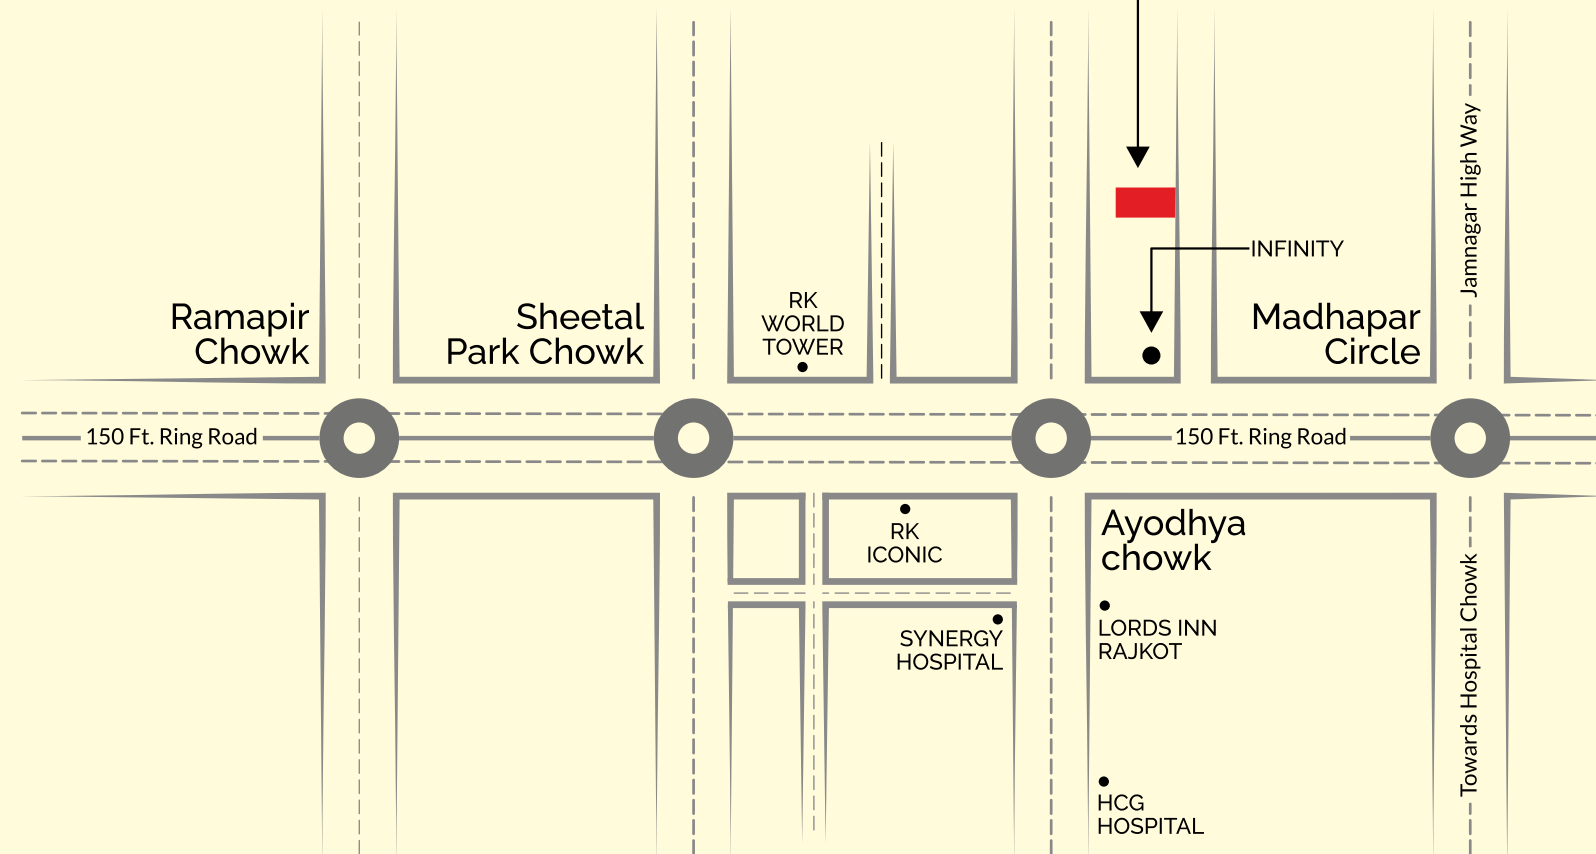

❁ 2nd to 7th Floor Plan

❁ General Facilities

SOLAR ELECTRIC PANEL FOR COMMON LIGHTING

BASEMENT PARKING

FIRE & SAFETY SYSTEM (FAS)

WATER BORE

SOLAR WATER HEATER

GENERATOR

AUTODOOR LIFT

CCTV CAMERA

24X7 SECURITY

❁ Key Plan